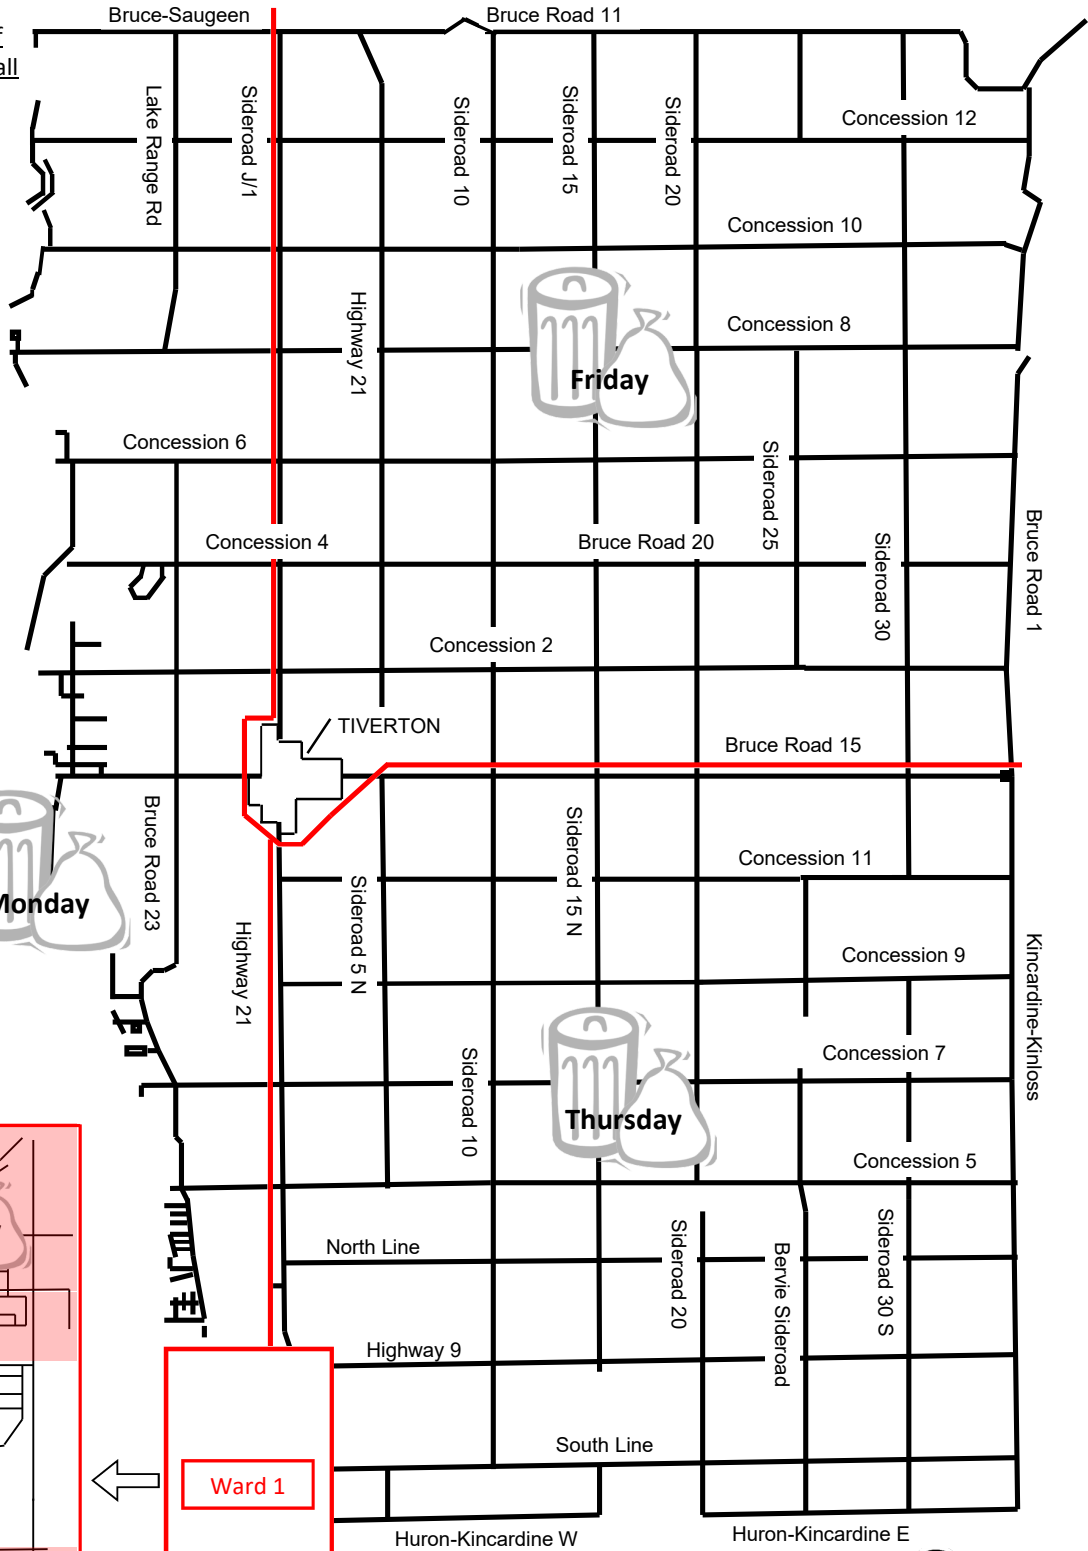

Kincardine, Municipality of

Please place waste out for collection by 8 a.m.

The Municipality of Kincardine requires all bags to be tagged

Public Holidays: Please consult our website, www.brucerecycling.com, for changes to your garbage collection the weeks of:

New Year's Day
Christmas Day

All other holidays, garbage is collected on the regular day.

Inquiries:
519.797.5557
800.794.9770

Ward 1 - Detail map

Ward 1

Seasonal Roads: Service to these areas between May 1 - October 31