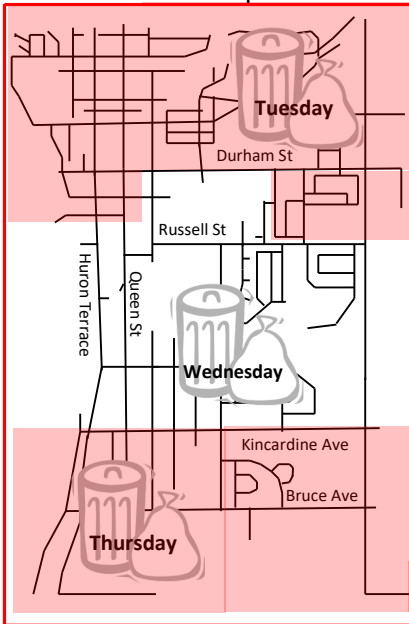

Kincardine, Municipality of

Please place waste out for collection by 8 a.m.

The Municipality of Kincardine requires all bags to be tagged

Public Holidays: Please consult our website, www.brucerecycling.com, for changes to your garbage collection the weeks of:

New Year's Day
Christmas Day

All other holidays, garbage is collected on the regular day.

Inquiries:
519.797.5557
800.794.9770

Ward 1 - Detail map

Ward 1

Seasonal Roads: Service to these areas between May 1 - October 31