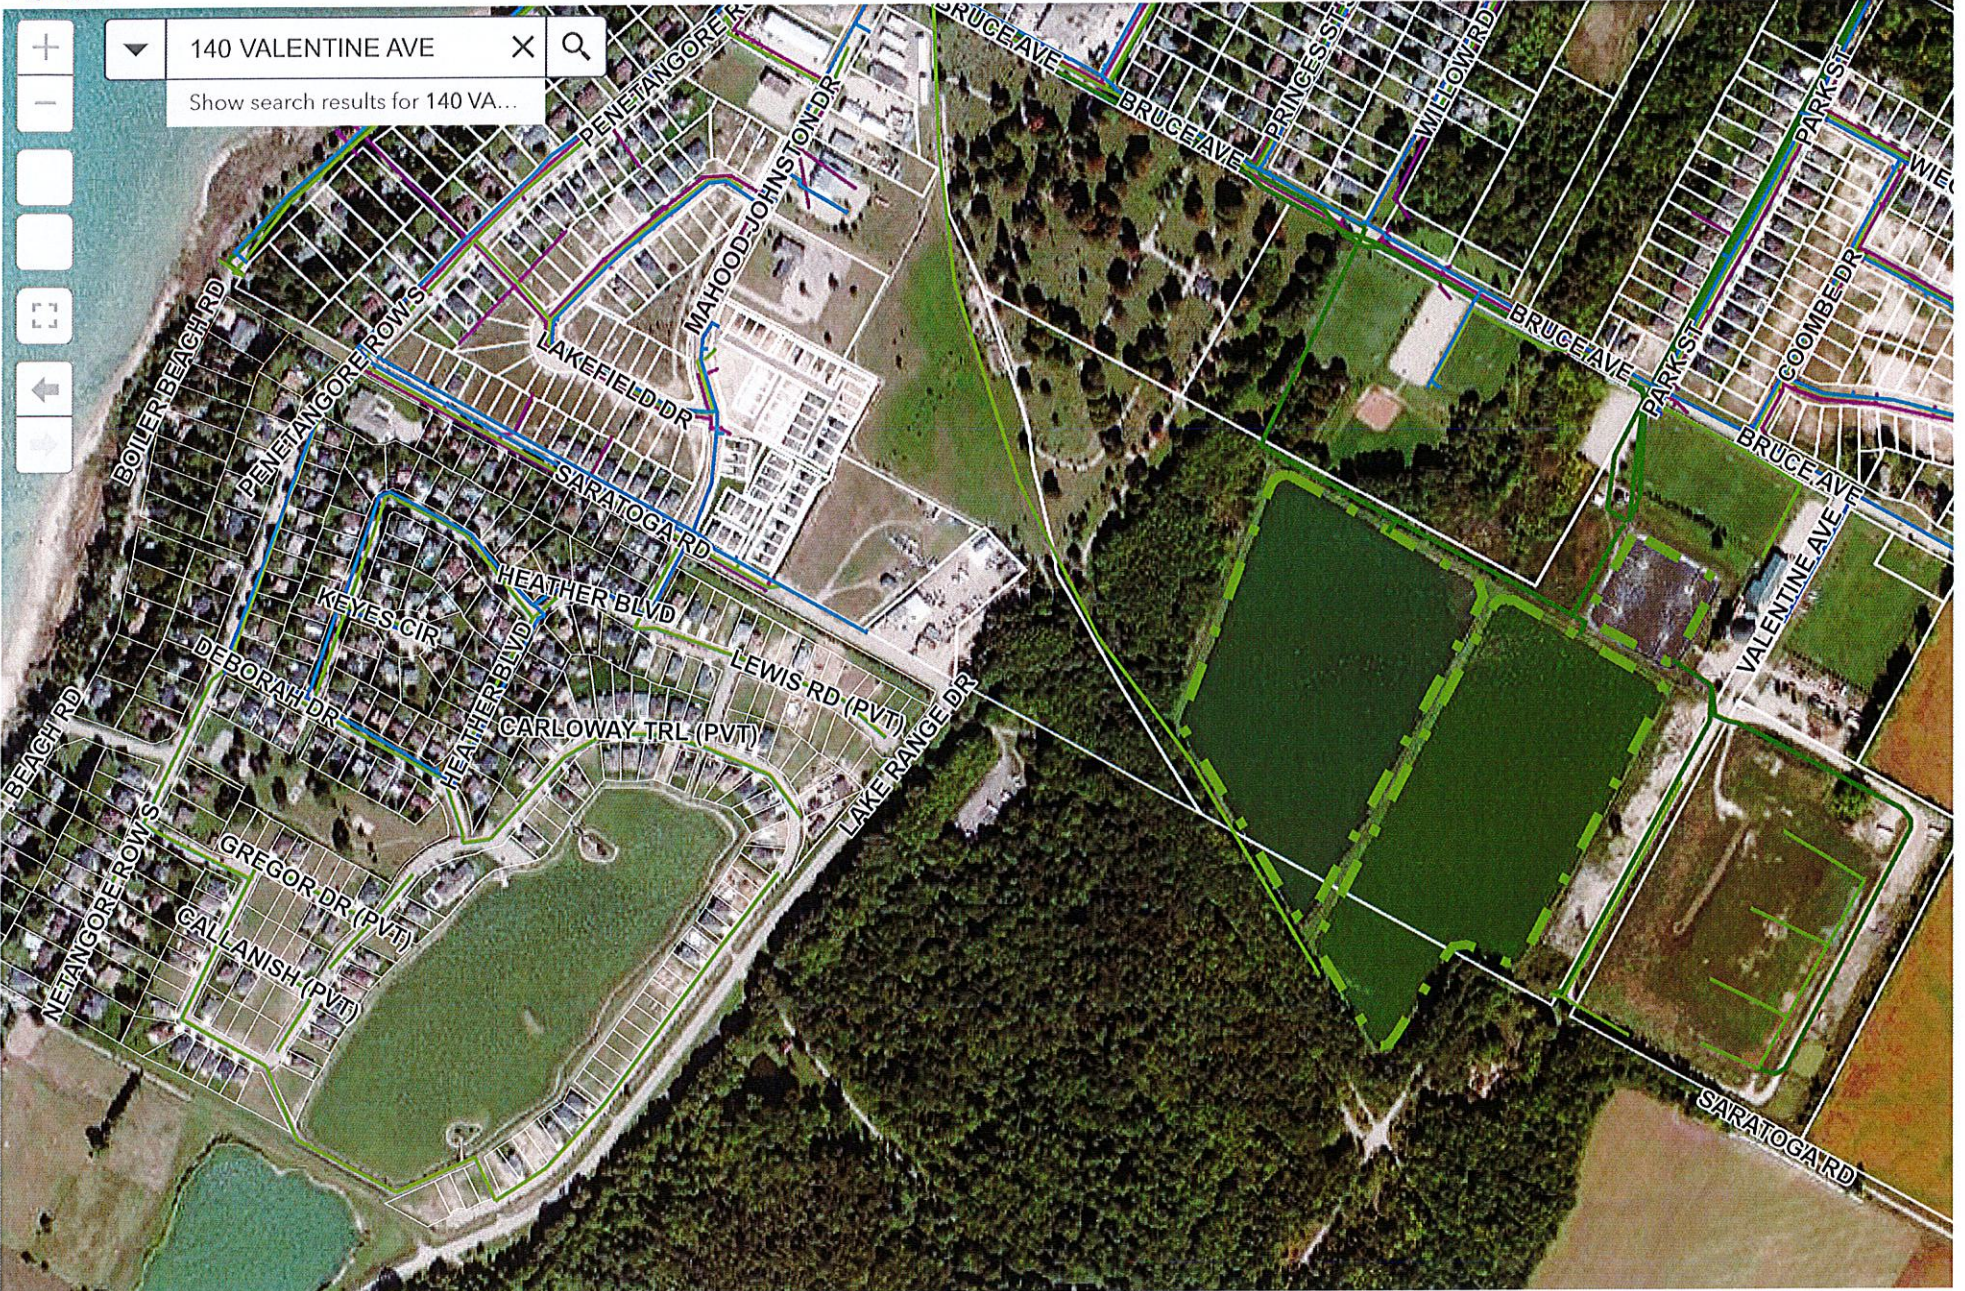

Kincardine Infrastructure Viewer

200m

-9,088,461.9 5,489,650.2 Meters

100m

-9,080,279.4 5,512,743.9 Meters